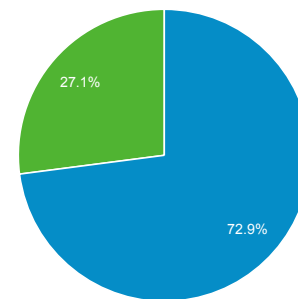

Audience Overview 300k

May 31, 2021 - Jun 29, 2021

All Users
100.00% Sessions

Overview

<p>Sessions</p> <p>234,759</p>	<p>Users</p> <p>178,369</p>	<p>Pageviews</p> <p>301,147</p>
<p>Pages / Session</p> <p>1.28</p>	<p>Avg. Session Duration</p> <p>00:01:27</p>	<p>Bounce Rate</p> <p>81.53%</p>
<p>% New Sessions</p> <p>72.88%</p>		

■ New Visitor ■ Returning Visitor

Language	Sessions	% Sessions
1. en-us	103,237	43.98%
2. en-gb	84,353	35.93%
3. en-in	30,105	12.82%
4. en-ca	2,497	1.06%
5. en	2,079	0.89%
6. en-au	1,227	0.52%
7. ru-ru	1,063	0.45%
8. id-id	698	0.30%
9. en-pk	517	0.22%
10. ms-my	452	0.19%