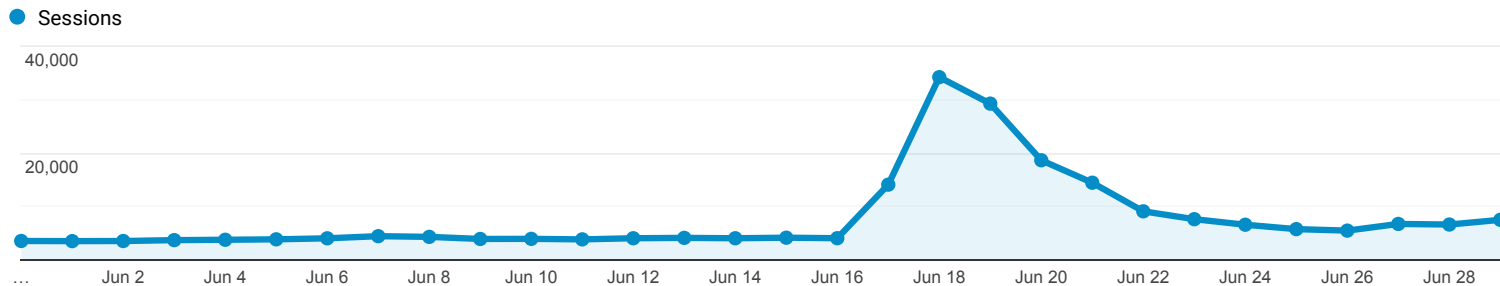

Audience Overview 300k

May 31, 2021 - Jun 29, 2021

All Users
100.00% Sessions

Overview

<p>Sessions</p> <p>234,759</p>	<p>Users</p> <p>178,369</p>	<p>Pageviews</p> <p>301,147</p>
<p>Pages / Session</p> <p>1.28</p>	<p>Avg. Session Duration</p> <p>00:01:27</p>	<p>Bounce Rate</p> <p>81.53%</p>
<p>% New Sessions</p> <p>72.88%</p>		

■ New Visitor ■ Returning Visitor

Language	Sessions	% Sessions
1. en-us	103,237	43.98%
2. en-gb	84,353	35.93%
3. en-in	30,105	12.82%
4. en-ca	2,497	1.06%
5. en	2,079	0.89%
6. en-au	1,227	0.52%
7. ru-ru	1,063	0.45%
8. id-id	698	0.30%
9. en-pk	517	0.22%
10. ms-my	452	0.19%